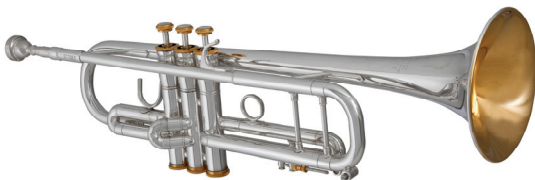

Clifford Brown, Red Rodney, Louis Armstrong...

They all played Blessing horns - *how about you?*

The BTR-ML1 trumpet by Blessing is a direct descendant of the famous Blessing Super Artist model. Those Blessing instruments were played by such world renowned artists as Clifford Brown, Red Rodney, and Louis Armstrong. Blessing makes today's ML1 much the same way as it made the Super Artist models - most important, with the same bell and the same hand hammered craftsmanship.

**Buy an ML1 Blessing trumpet from any U.S. dealer
between April 1 and June 30 and get your \$75 rebate.**

Any model - lacquer, silver plate, or with gold trim!

There are three simple steps to get your rebate: